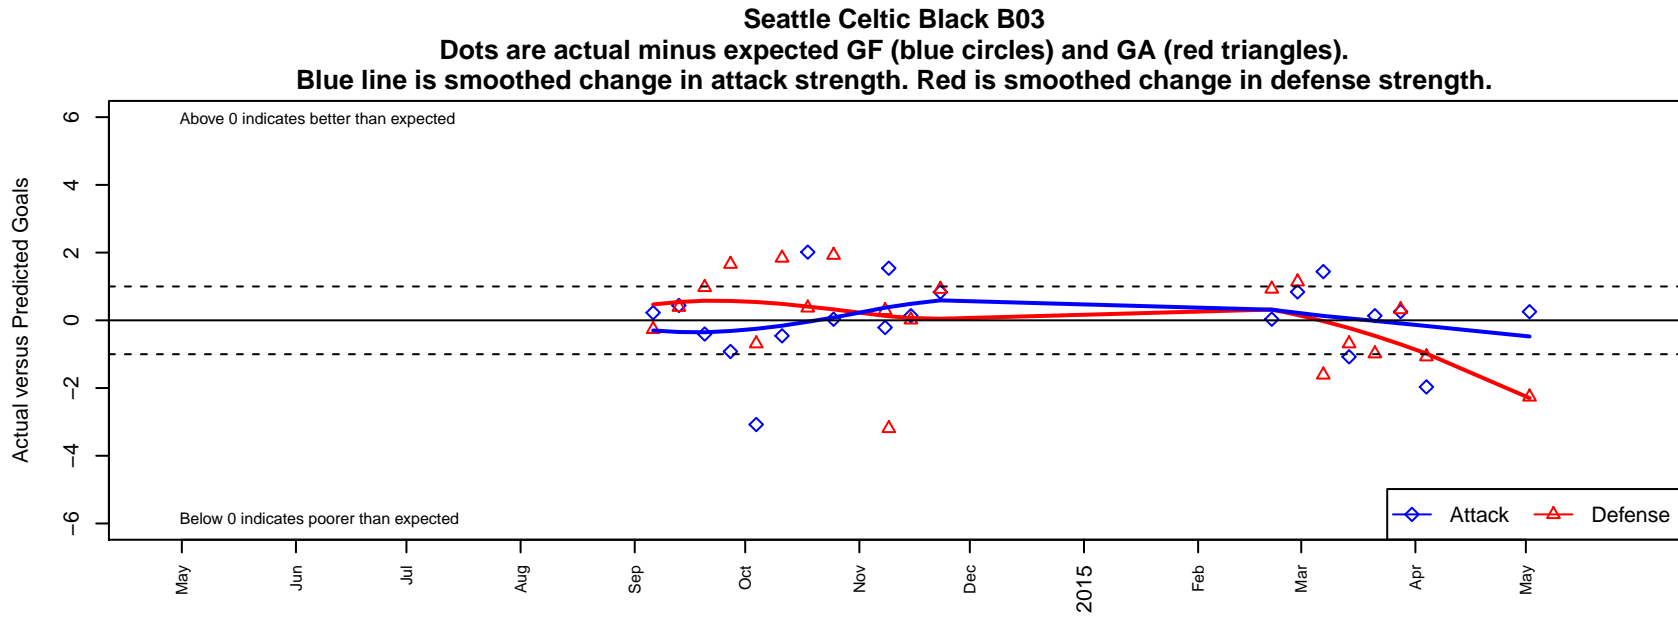

Seattle Celtic Black B03

Seattle Celtic
Seattle, WA
B03 total strength=87
attack=0.13 defense=0.05
fall league = PSPL Copa U11
spr league = Spr PSPL Copa U11

alt names used:
Seattle Celtic B03 Black
Seattle Celtic B03 Black

Venues played:
2014 PSPL Copa U11
2014 Spr PSPL Copa U11

**attack and defense variance (black dot)
relative to other teams
and top 10 in region**

**attack and defense rating
relative to others at age
and all opponents in last 13 months**