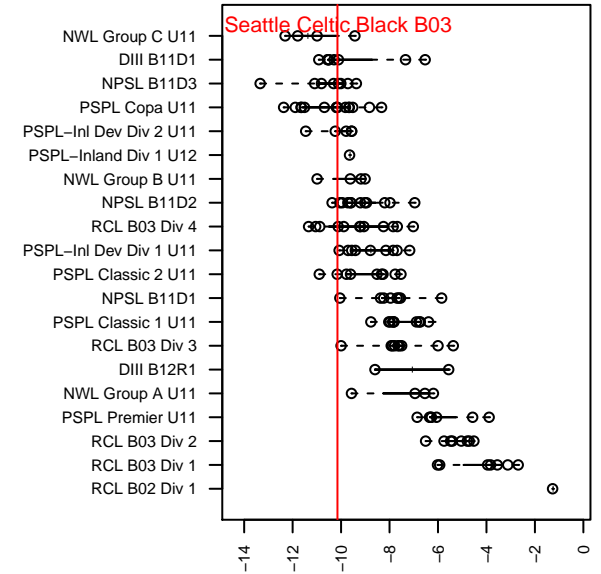

Seattle Celtic Black B03

Seattle Celtic
Seattle, WA
B03 total strength=87
attack=0.13 defense=0.05
fall league = PSPL Copa U11
spr league = Spr PSPL Copa U11

alt names used:
Seattle Celtic B03 Black
Seattle Celtic B03 Black

Venues played:
2014 PSPL Copa U11
2014 Spr PSPL Copa U11

**attack and defense variance (black dot)
relative to other teams
and top 10 in region**

**attack and defense rating
relative to others at age
and all opponents in last 13 months**